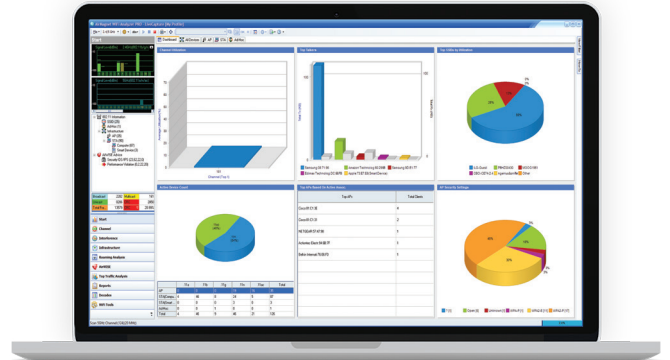

AirMagnet® WiFi Analyzer PRO

Wireless Network Analyzer

Key Features

- Provides details on wireless network connectivity, Wi-Fi coverage, performance, roaming, interference, and network security issues
- Performs testing from the client perspective, independent of network infrastructure, with no access point downtime
- Delivers a complete inventory of devices that are operating in the environment
- Highlights top issues that need immediate attention with a live snapshot into the overall health of the wireless network

Overview

AirMagnet WiFi Analyzer PRO automatically detects and diagnoses dozens of common Wi-Fi network performance problems, security threats and wireless network vulnerabilities, enabling IT staff to quickly solve end-user issues. This advanced tool provides real-time, accurate, independent, and reliable analysis of 802.11a/b/g/n/ac wireless networks. AirMagnet WiFi Analyzer PRO detects throughput issues, Wi-Fi connectivity problems, device conflicts, signal multipath issues and much more – and features a full compliance reporting engine, including wireless PCI, SOX, and ISO.

Key Features

Wi-Fi Traffic

- Capture traffic for:
 - 802.11a/b/g/n/ac networks
 - Supports up to 3x3 802.11ac
- Quickly solve Wi-Fi network problems
- Avoid costly rework or escalations

Wireless Expertise

- Monitor and solve Wi-Fi problems from a clients perspective
- Full featured, dedicated, on-site troubleshooting
- Zero AP downtime

Interference

- Status indicator lists interference for each channel
- Provides list of hidden nodes and non-Wi-Fi devices
- Helps improve network performance